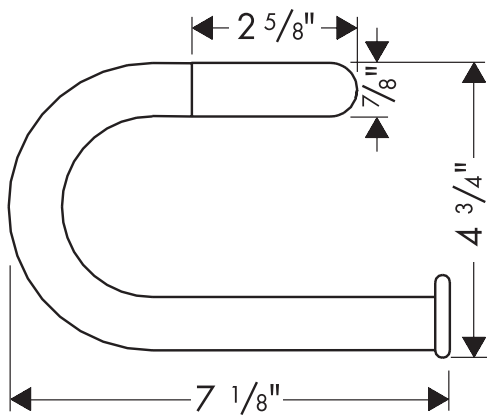

Product Features

- Wall mounted
- Can also be used as a towel ring

Available Finishes

Chrome	06596000
Brushed Nickel	06596820
Polished Nickel	06596830

The measurements shown are for reference only.

Products and specifications shown are subject to change without notice.

Specification sheet revised 1/2008